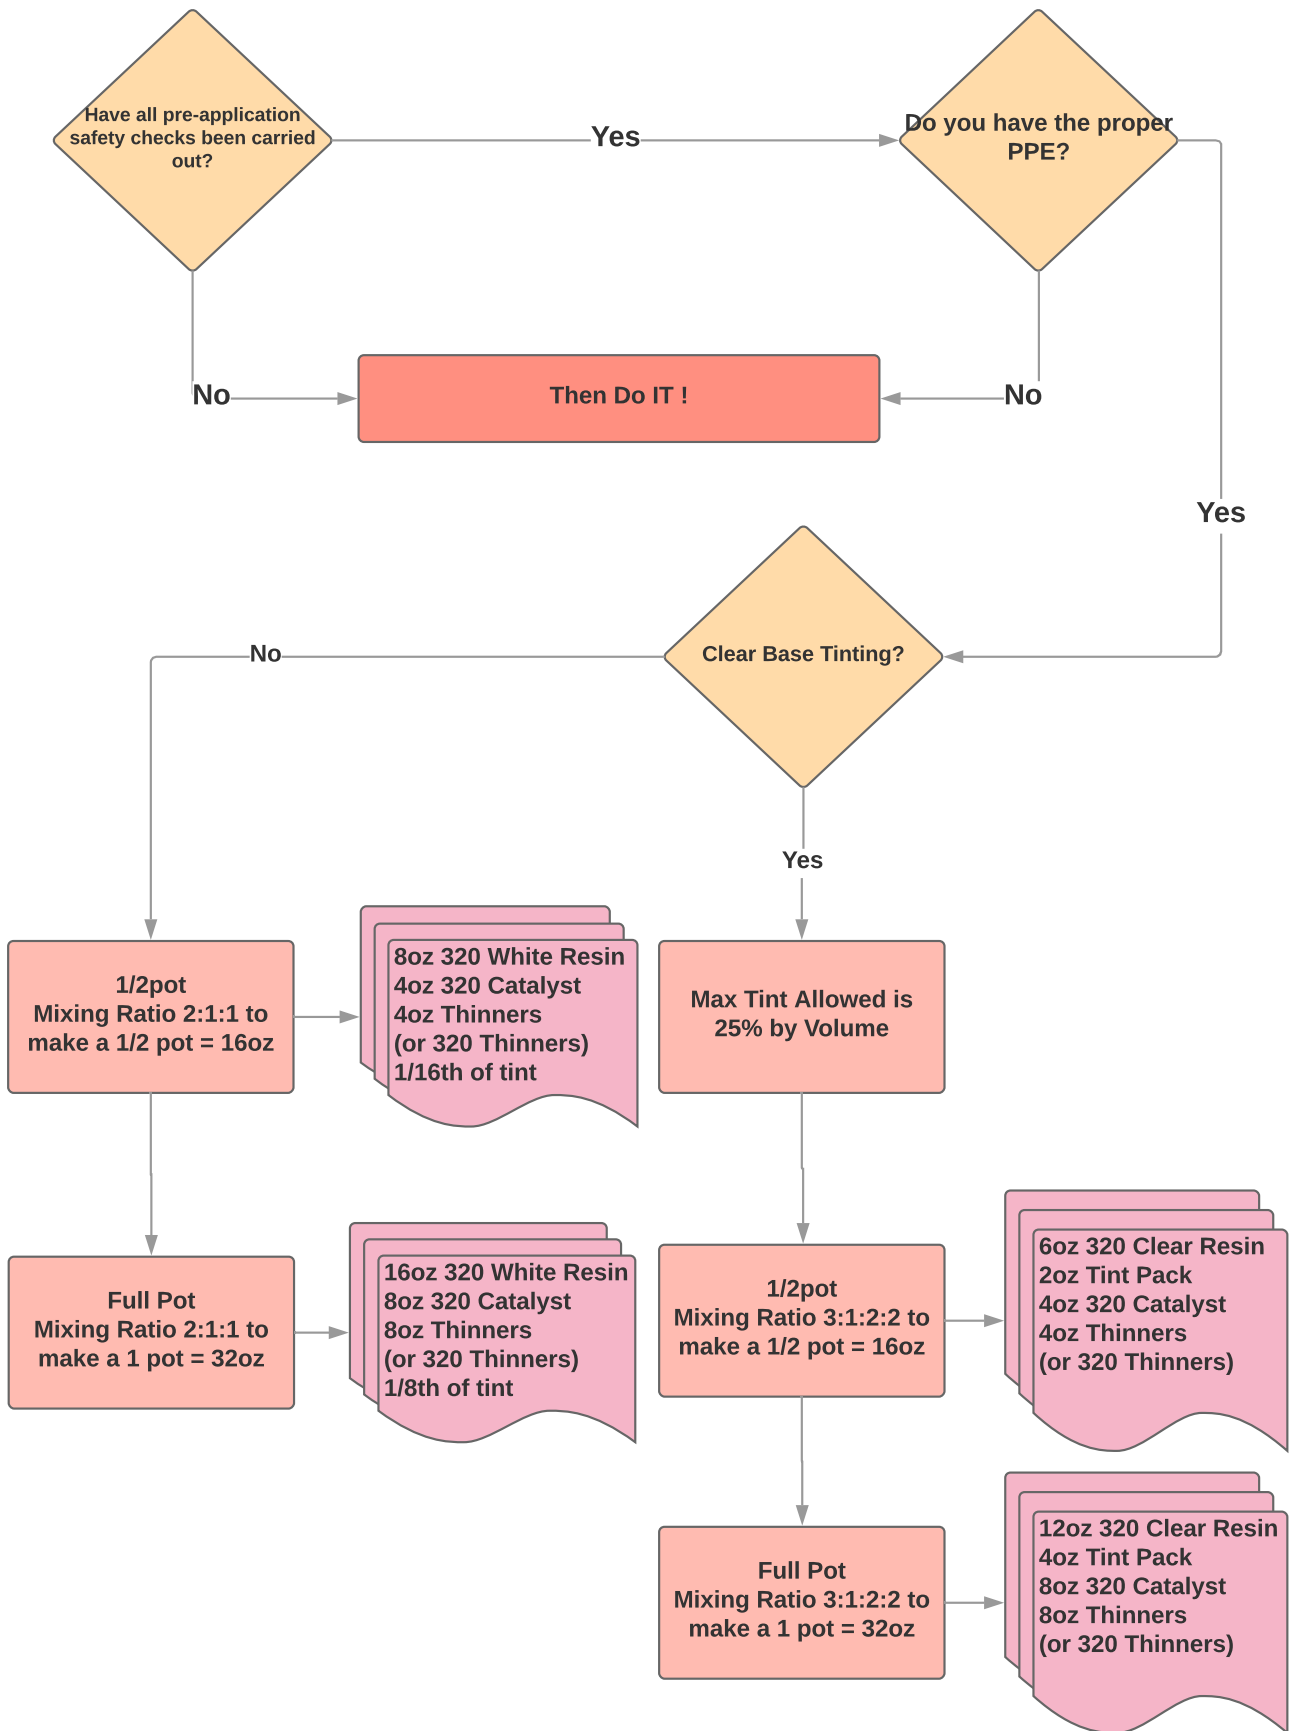

# NAPCO 320 POLY-GLASS TOP COAT TINTING PROCESS

**IMPORTANT**  
 Ensure the customer approves the colour before application to the job!  
 Please note colours are not guaranteed to be the same as the Dulux reference chart.